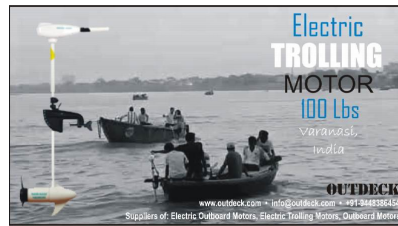

24v 100Lbs Electric Trolling Outboard Motor

---

11) Stainless steel and zinc hardware for saltwater use

YouTube video: 100 Lbs Electric Outboard Motor Boat in Maharashtra

<https://www.youtube.com/edit?o=U&video_id=z5f3HhXvv0o>

YouTube video: 100 Lbs Electric Outboard Motor Boat in Ganga river, Varanasi

<https://www.youtube.com/edit?o=U&video_id=X71EMvL0BpA>