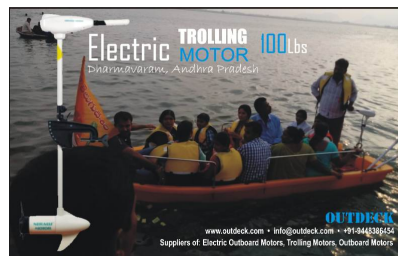

24v 100Lbs Electric Trolling Outboard Motor

---

11) Stainless steel and zinc hardware for saltwater use

YouTube video: 100 Lbs Electric Outboard Motor Boat in Maharashtra

<https://www.youtube.com/edit?o=U&video_id=z5f3HhXvv0o>

YouTube video: 100 Lbs Electric Outboard Motor Boat in Ganga river, Varanasi

<https://www.youtube.com/edit?o=U&video_id=X71EMvL0BpA>